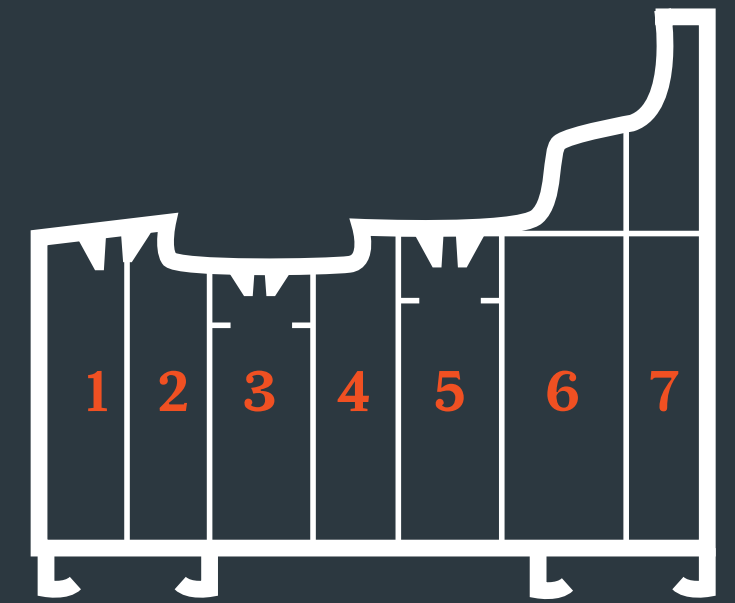

7 Chamber Design

Residence 7 has been engineered to meet current and anticipated future standards. Other window frames typically offer 3 or 5 chambers and are usually 70mm wide, R7 has 7 chambers and is 75mm wide, resulting in superior thermal, acoustic, strength and security performance.