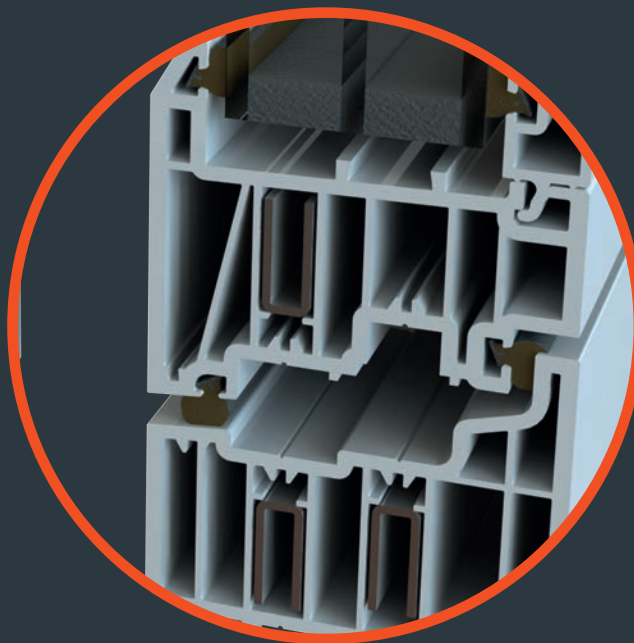

Greener Than You Realise

PVCu is greener than you realise. It's an insulating material, keeping you cosy in the winter and cool in the summer, contributing to lower energy bills and carbon emissions. R7 is to achieve a Window Energy Rating (WER) of A+ and a U-value of 0.8W/(m2K) which is Passivhaus standard so it's future proof too. All our windows and doors can be fully recycled and actually include a recycled material section within them. As for maintenance, there's very little, no toxic paints, primers, preservatives or fungicides to keep your windows looking fresh!

7 Chamber Design

Residence 7 has been engineered to meet current and anticipated future standards. Other window frames typically offer 3 or 5 chambers and are usually 70mm wide, R7 has 7 chambers and is 75mm wide, resulting in superior thermal, acoustic, strength and security performance.

Energy Efficient Glazing

Residence 7 is designed to accommodate 'energy efficient glazing' this term is used to describe double glazing or triple glazing used in modern windows. R7 has options for 28mm double glazing or 44mm triple glazing. The glazing bead is always on the inside which contributes to a higher security performance.