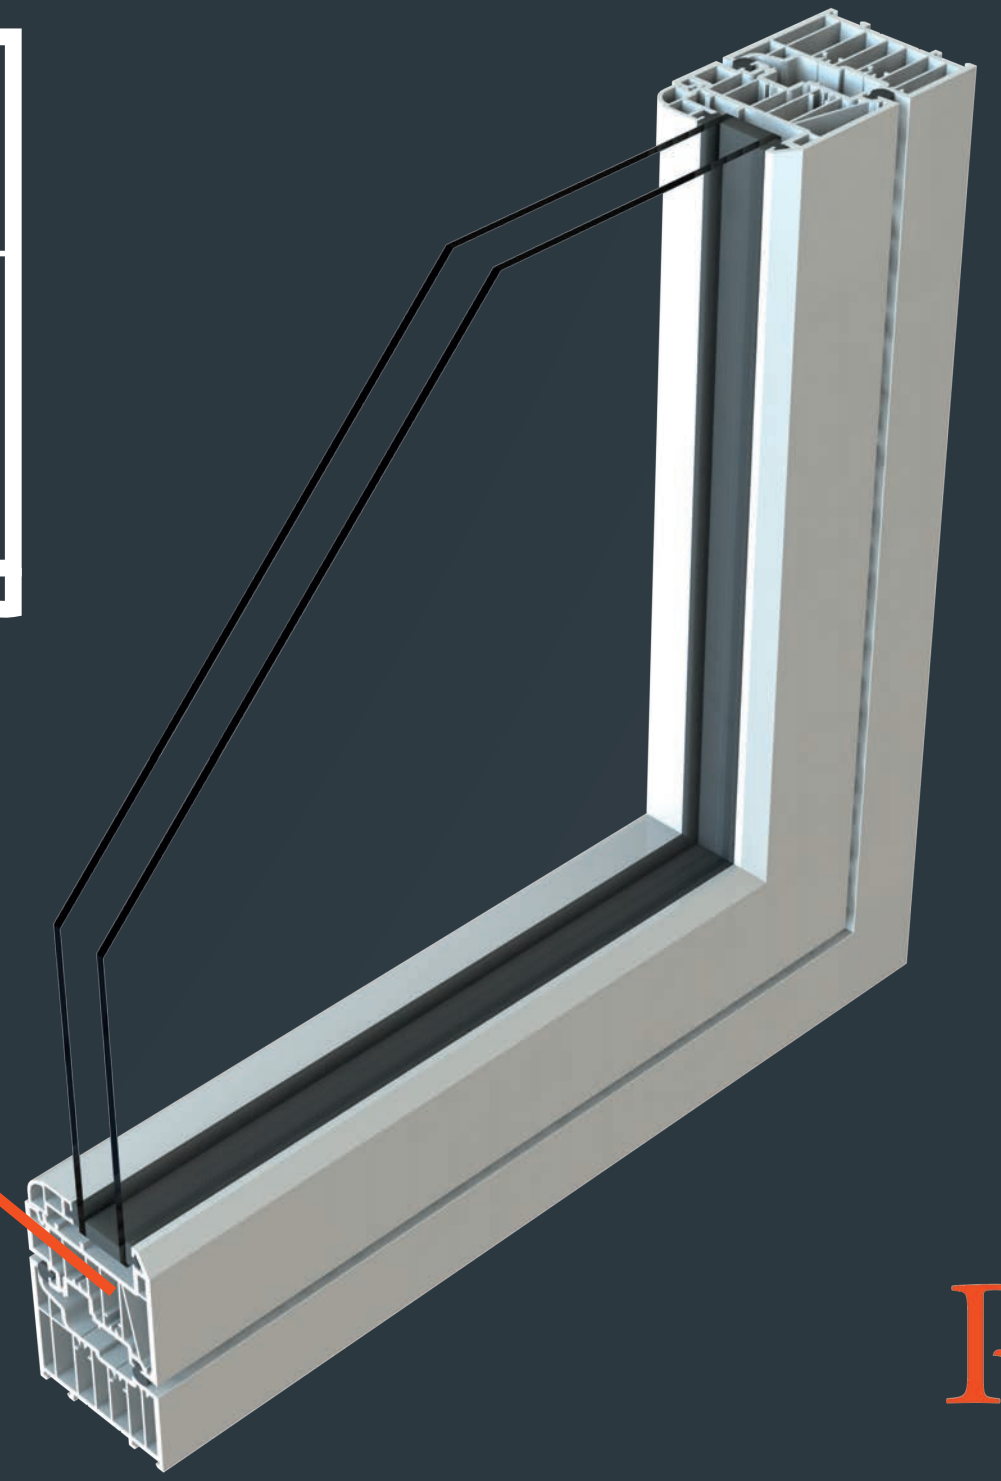

R7[®]

**REDEFINING
WINDOWS & DOORS**

RESIDENCE 7

Flush | Modern | Versatile

R7 is here to inspire you on your journey to create your dream home.

Elegantly flush sash exterior and interior gives R7 its chic modern appearance and versatility to be used in all properties looking for a contemporary edge to their windows and doors. All glass sight-lines are perfectly equal providing symmetry for a timeless kerbside appeal. Choose from one of our five glazing beads to fully personalise your internal aesthetic, continue the flush contemporary appearance with Square or soften the look with Decorative.

Lock & Hinge Retention

Residence 7 boasts superior design details and screw retention reinforcements, locks and hinges are secured firmly into position. Residence 7 is also specifically designed to accommodate the additional weight of triple glazed units, allowing heavy duty hinges to fit and operate perfectly.

7 Chamber Design

Residence 7 has been engineered to meet current and anticipated future standards. Other window frames typically offer 3 or 5 chambers and are usually 70mm wide, R7 has 7 chambers and is 75mm wide, resulting in superior thermal, acoustic, strength and security performance.

Energy Efficient Glazing

Residence 7 is designed to accommodate 'energy efficient glazing' this term is used to describe double glazing or triple glazing used in modern windows. R7 has options for 28mm double glazing or 44mm triple glazing. The glazing bead is always on the inside which contributes to a higher security performance.