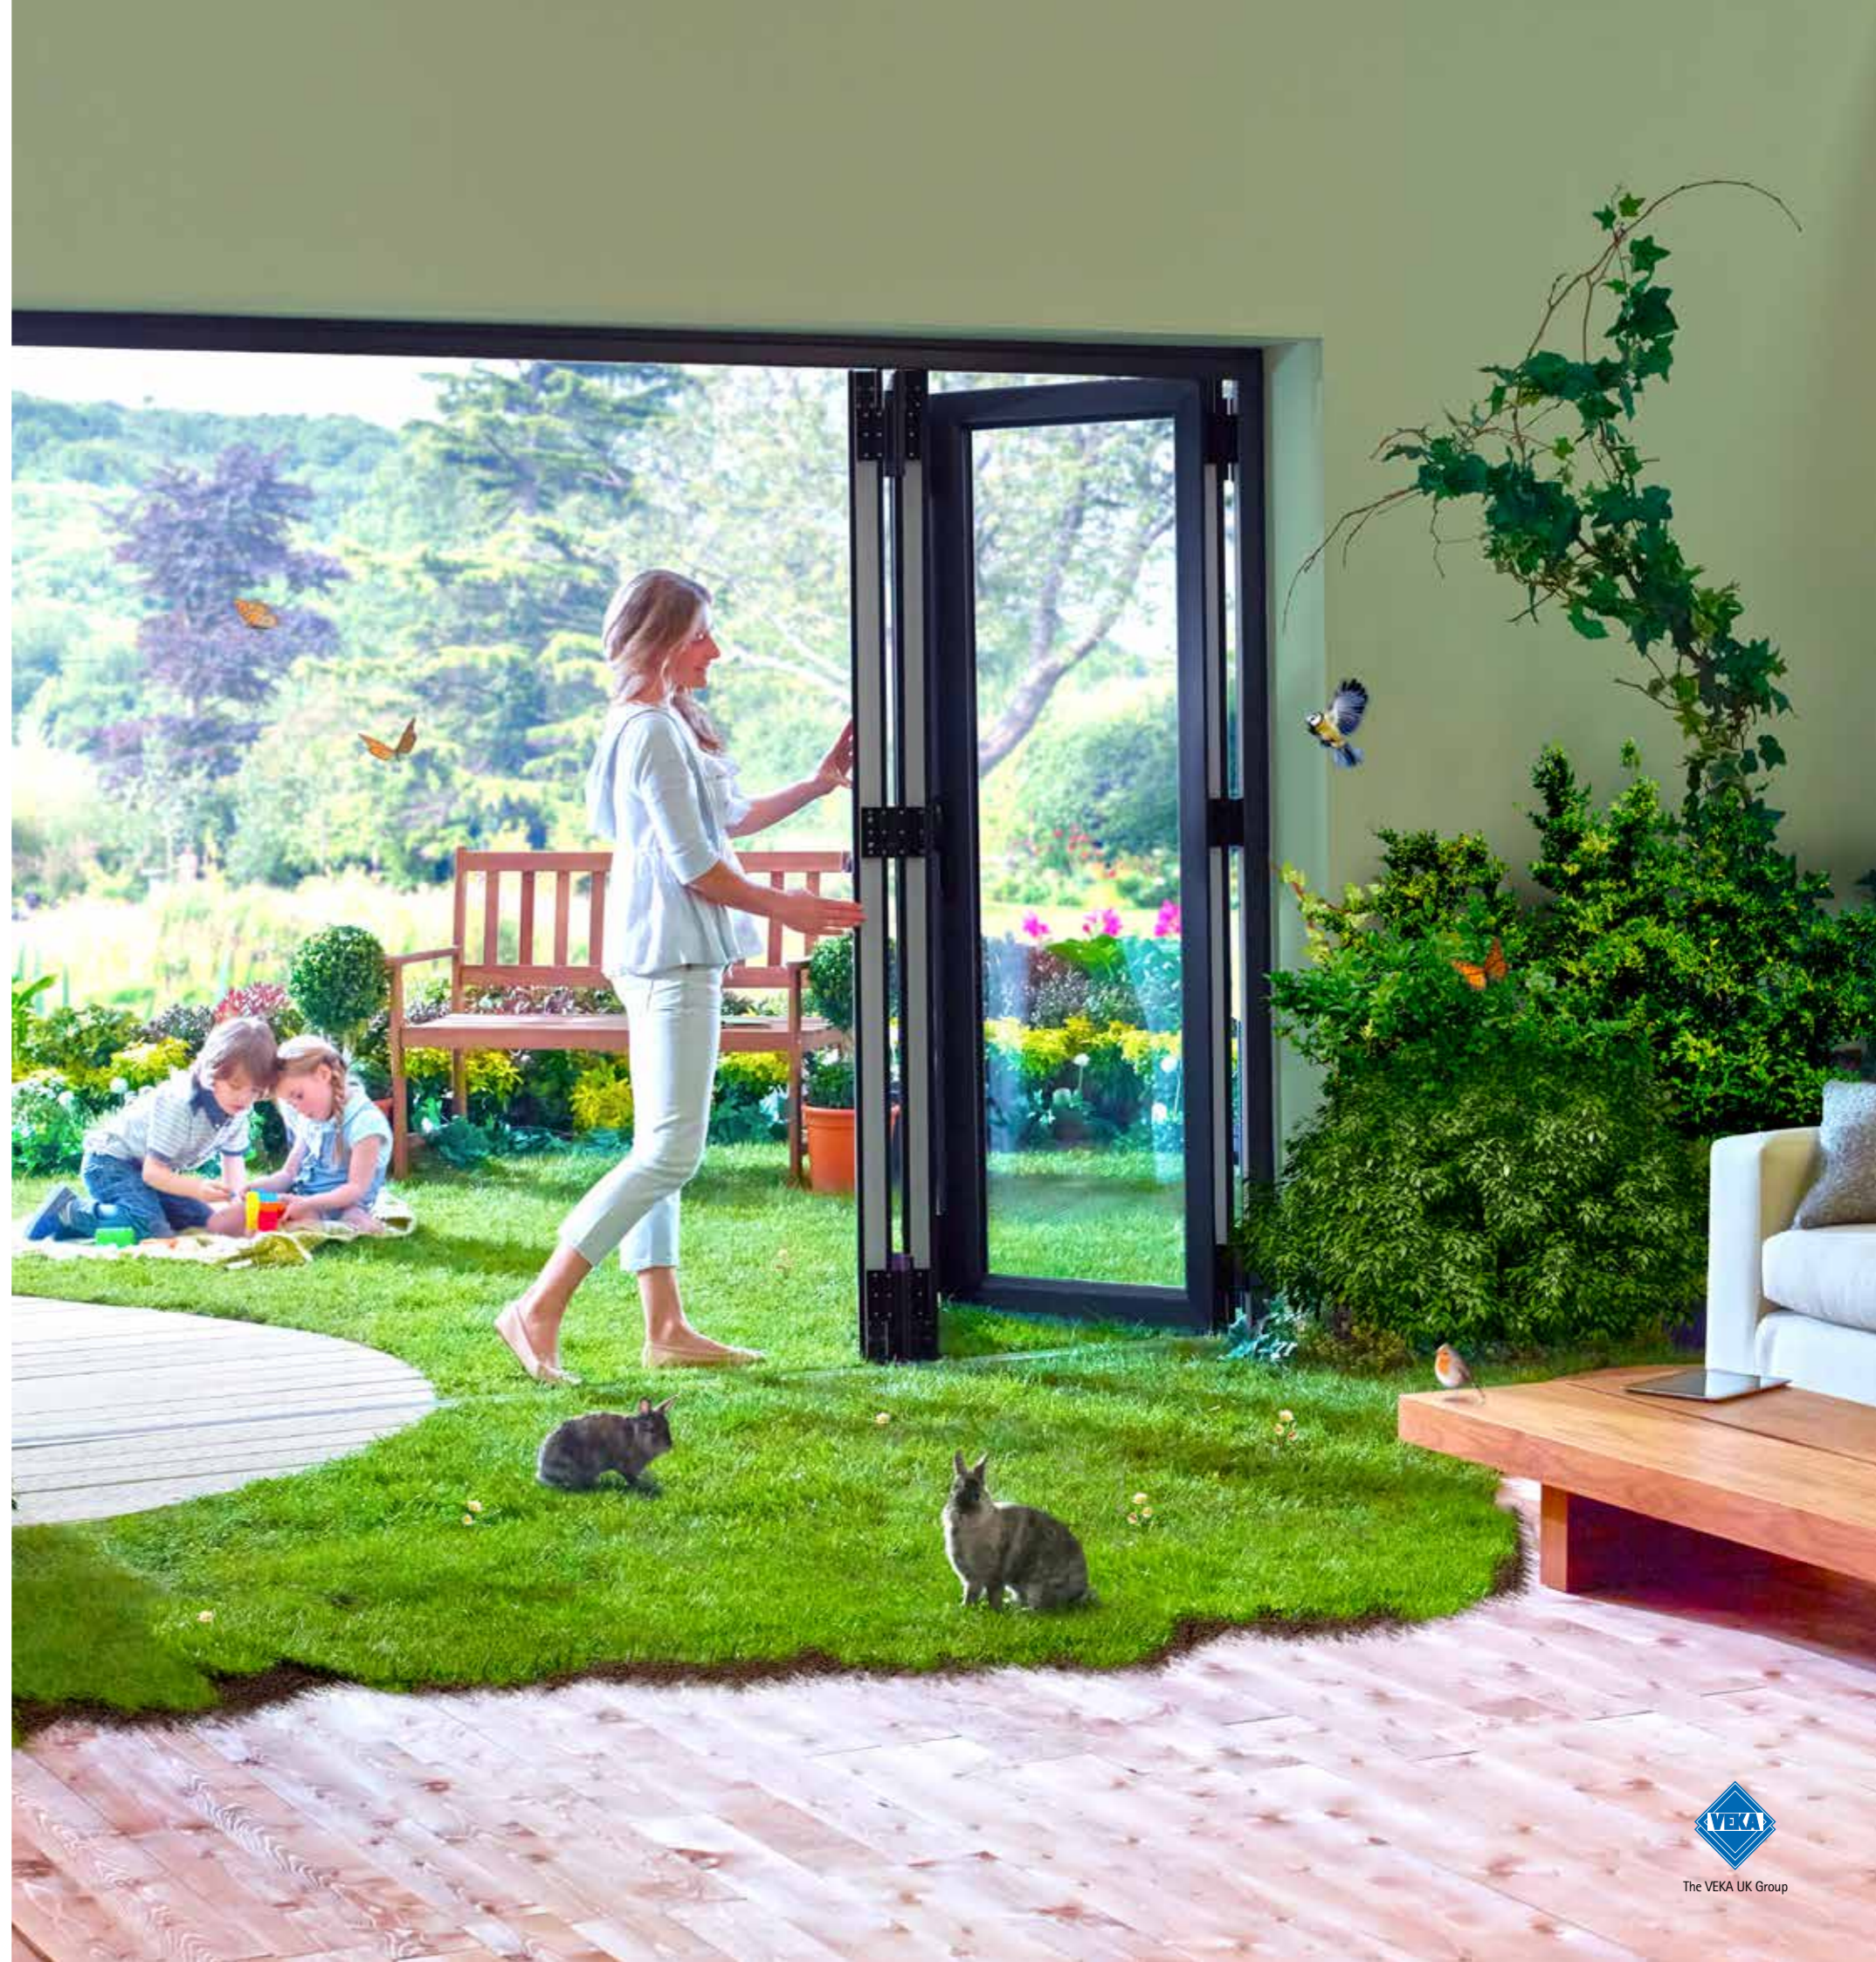

Slender sightlines allow light to fill your home whether the door is open or closed, and offer virtually unhindered views of your outdoor space.

Cast the door open for a light and airy home that gracefully unfolds into the great outdoors. The flush finish of the Imagine Bi-Fold allows its sashes to 'concertina' on themselves, effortlessly and inconspicuously stowing away using minimal space. Homeowners can even choose whether the door folds inwards or outwards.

BEFORE

AFTER

The Imagine Bi-Fold Door makes an attractive alternative to a traditional sliding patio door; completely opening your home up to the garden or patio.

The VEKA UK Group

Designed without compromise, The VEKA UK Group's Imagine French Door is truly one of a kind. Its simple, elegant sightlines and flush finish encase a host of innovative technical features that result in a truly world class product.