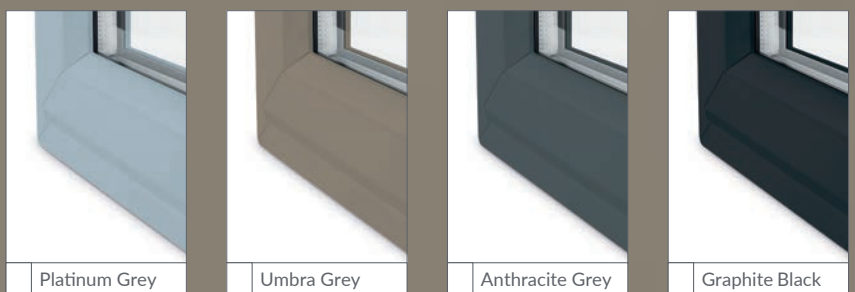

You can choose a profile style and colour to match your windows.

**LIFESTYLE
RANGE**

This colour panel is printed as a close match to the colour option of:
Steel Blue

STAMP YOUR STYLE *with a splash of colour*

The following colours are available on bevelled profile only.

... also available in the Spectral ultramatt finish colours

Spectral offers an ultra smooth, velvet like, anti finger print surface that is extremely durable, easy to clean and highly resistant to scratches. Please note Spectral is only available on our bevelled profile.