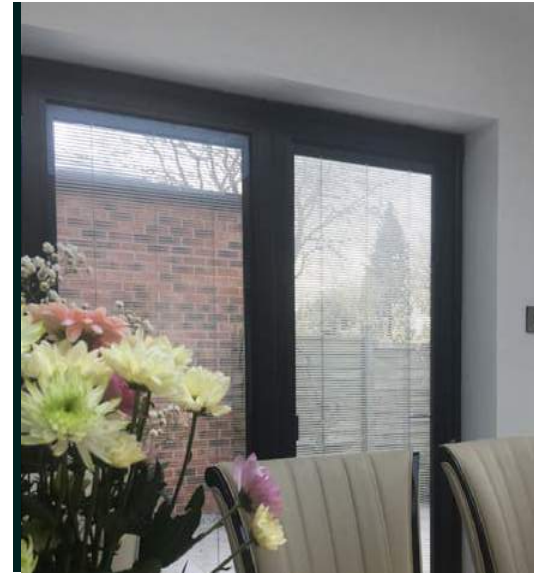

INTEGRAL BLINDS

For the ultimate in shade and privacy, the Lifestyle Range includes the option of high performance integral blinds sealed into the door unit itself.

Available in a range of colours and easy to operate thanks to a magnetic or motorised solution, these maintenance-free blinds are cord-free for improved safety, unlike traditional blinds.